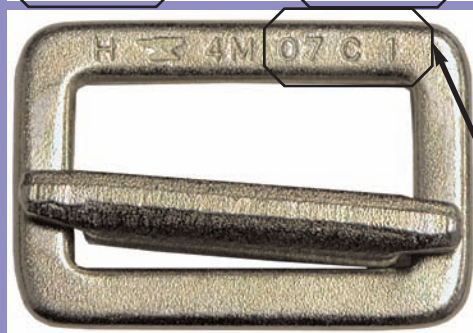

Step 2.
Location of
Rescue Tech
Lot Number

Step 3.
Location of Buckle
Lot Number: 07 C1